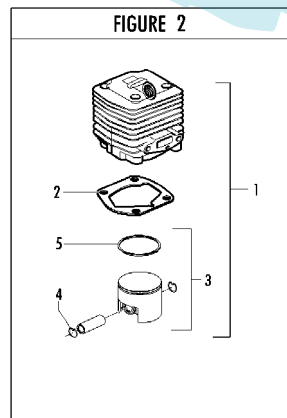

The Electrolux Group. The world's No.1 choice.